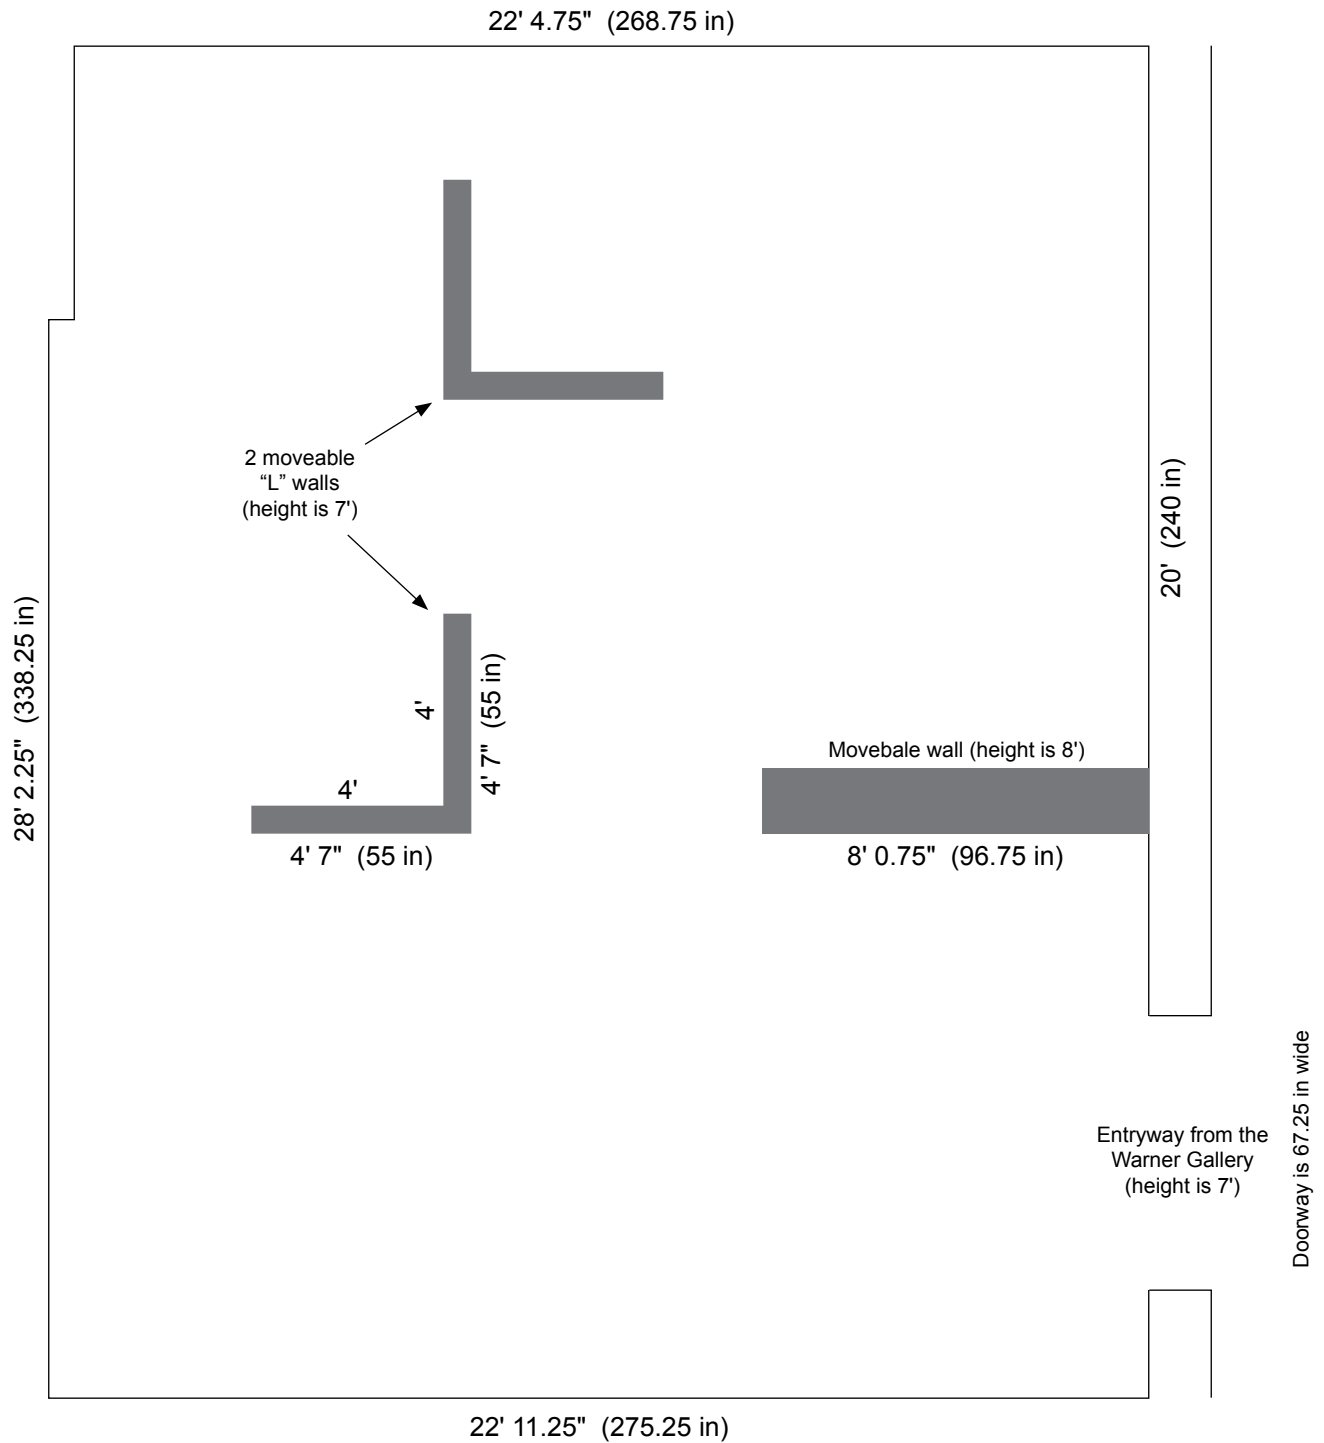

SOUTH BEND MUSEUM OF ART
 Jerome J. Crowley Community Gallery

Walls:	10' 10"
Baseboard:	4"
Total ceiling height:	11' 2"