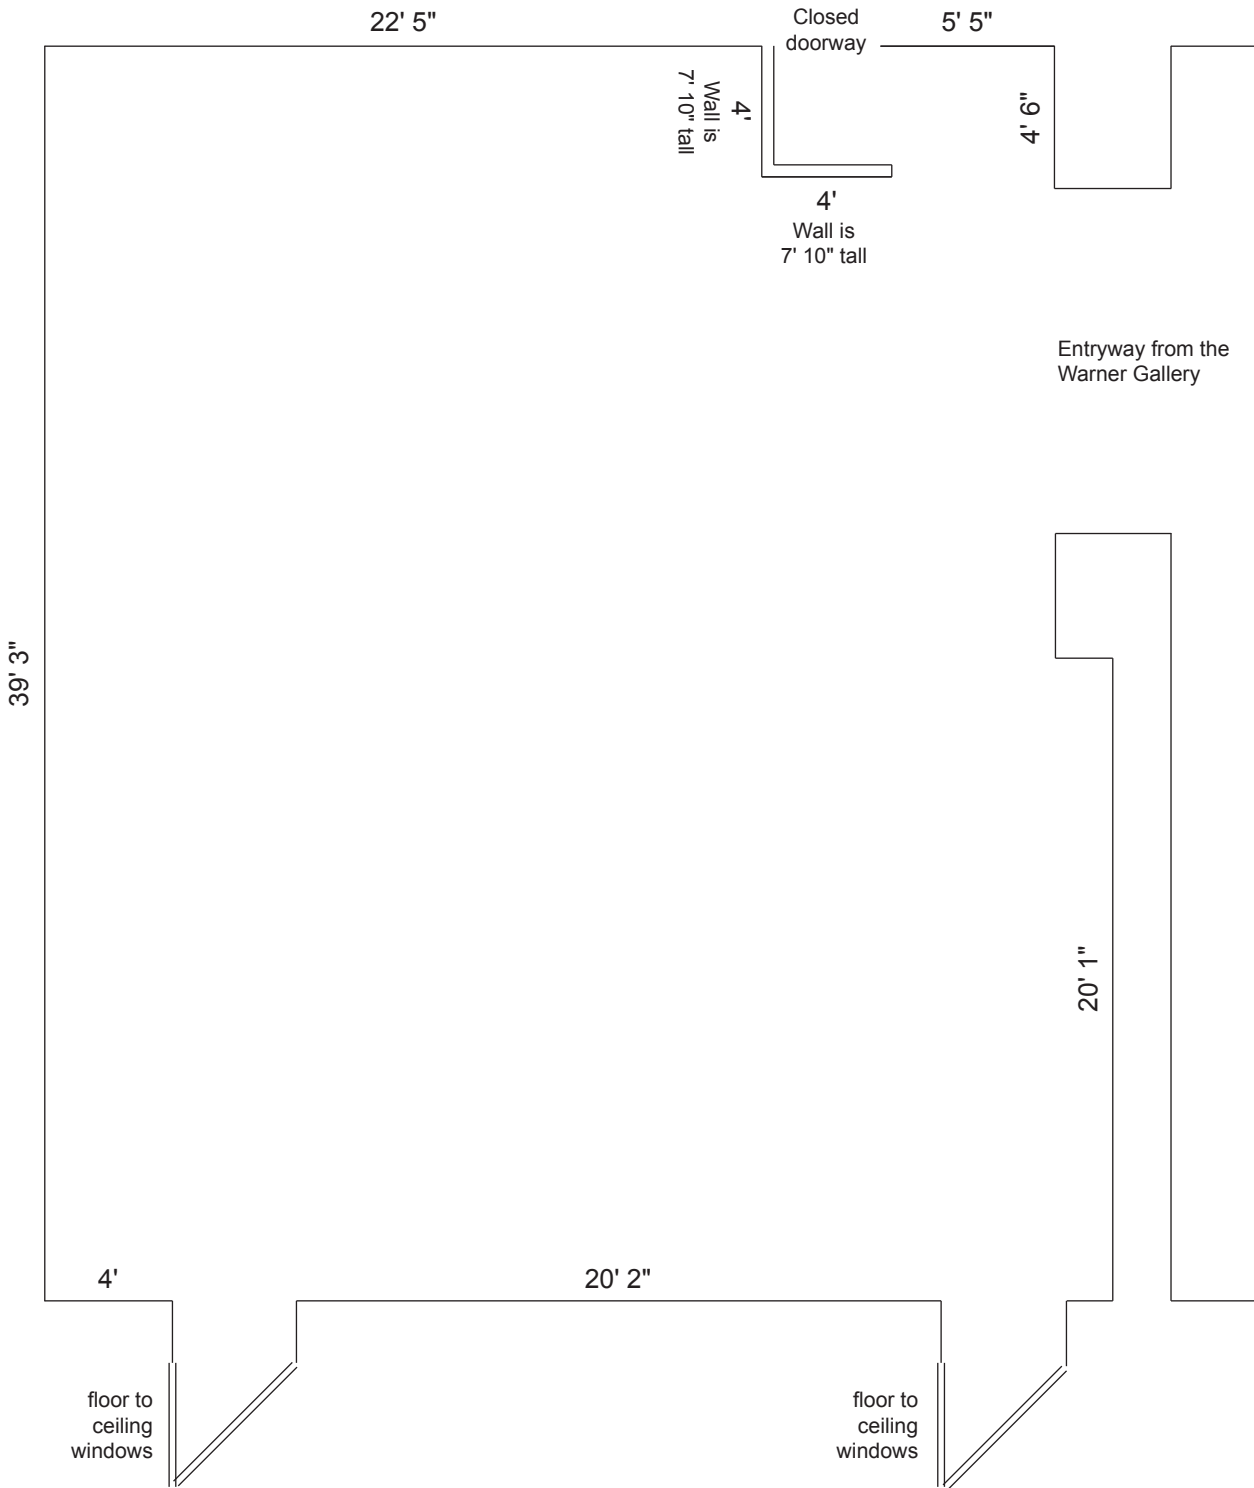

SOUTH BEND MUSEUM OF ART
 Art League Gallery

Walls:	13' 3"
Baseboard:	4"
Total ceiling height:	13' 7"